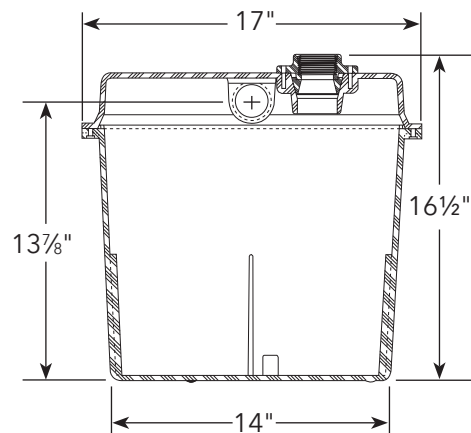

SPECIFICATIONS

- 0.4 HP, 115 V, 1 PH, 1550 RPM, with 10' cord
- Maximum Amps: 12.
- ¾" maximum solids handling.
- Capacities: up to 55 GPM.
- Total heads: up to 24 feet.
- Built in overload with automatic reset.

PERFORMANCE RATINGS

| Total Head (feet of water) | GPM |
|----------------------------|-----|
| 5 | 53 |
| 10 | 46 |
| 15 | 36 |
| 20 | 21 |
| 22.5 | 10 |

DIMENSIONS

(All dimensions are in inches. Do not use for construction purposes.)