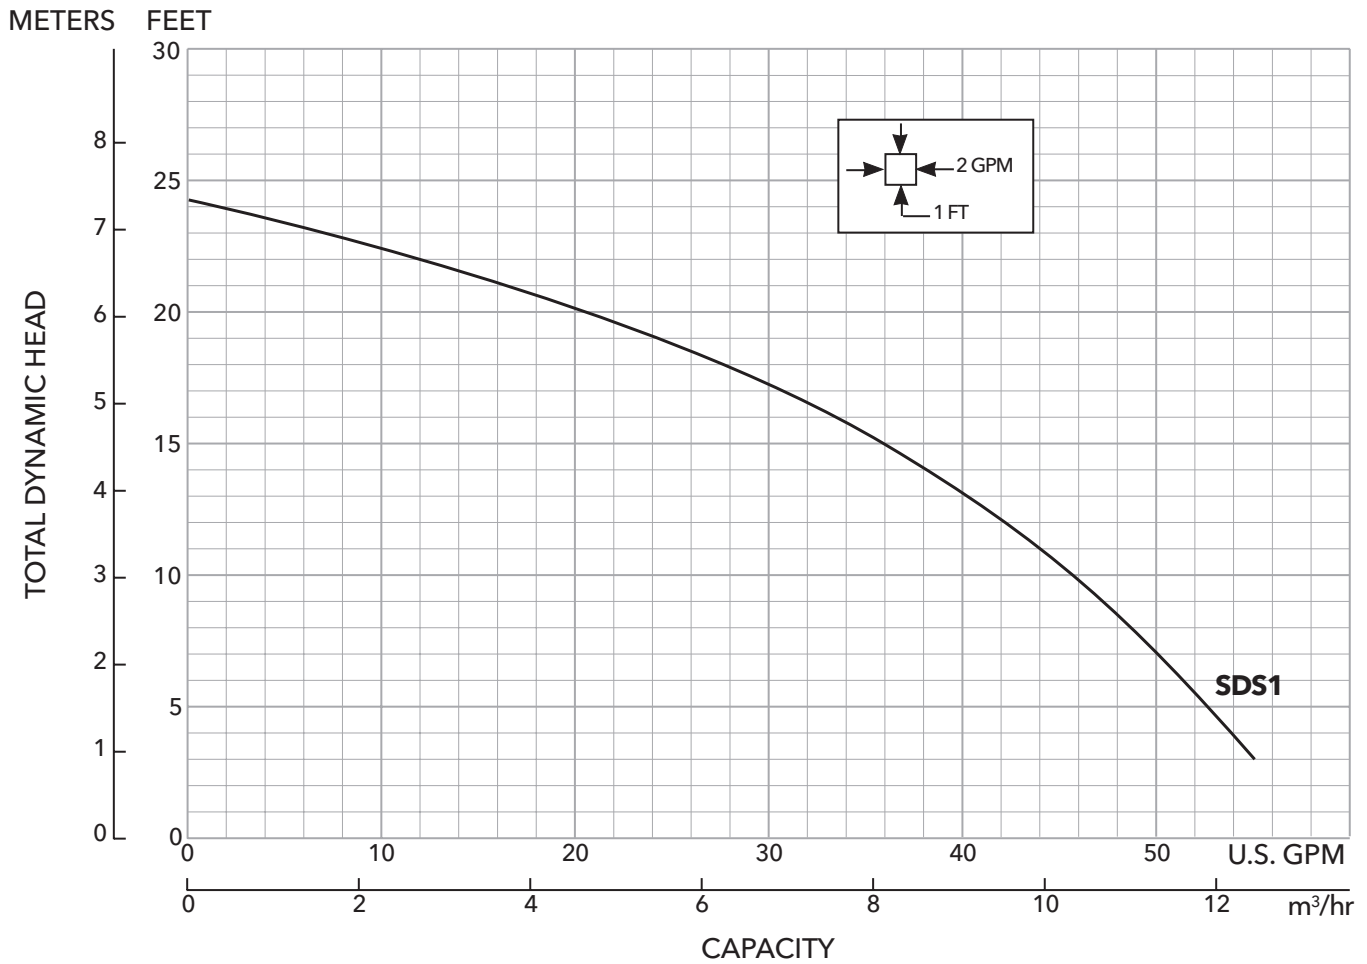

- EP0411, 0.4 HP, ¾" solids handling pump is CSA listed.
- CSA listed pump
- A2H11 Vertimaster vertical level switch with 10 foot cord and piggyback plug is UL and CSA listed.
- 10 gallon structural foam basin and cover.
- 1½" NPT threaded vent, discharge and inlet connections.
- 1½" schedule 40 PVC discharge pipe (internal).

SPECIFICATIONS

- 0.4 HP, 115 V, 1 PH, 1550 RPM, with 10' cord
- Maximum Amps: 12.
- ¾" maximum solids handling.
- Capacities: up to 55 GPM.
- Total heads: up to 24 feet.
- Built in overload with automatic reset.